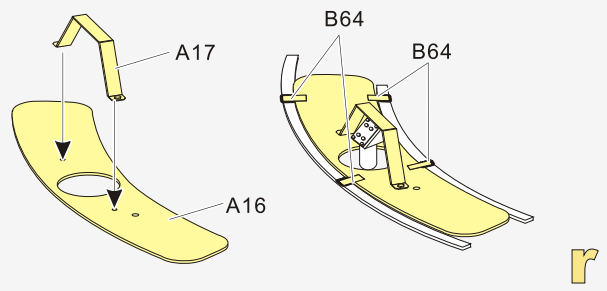

1/35 MILITARY MINIATURE VEHICLE UPGRADE SERIES PE351271

[Http://www.voyagermodel.com/productdetails.asp?itemid=PE351271](http://www.voyagermodel.com/productdetails.asp?itemid=PE351271)

**VOYAGER
MODEL**

更多PE351271样品照片参考请扫一扫
MORE PICTUER OF PE 351271
REFERENCE SCAN HERE