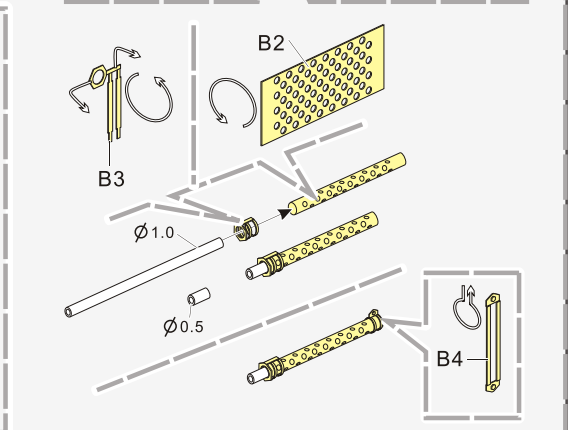

c Assemble parts B84, B45.

d Assemble parts A51, A52 with a pin of diameter $\varnothing 0.3$. Quantity: **x19**.

e Assemble parts C6, B29. Note: 取自其他套件 (Obtained from other kits).

f Assemble part B69. Quantity: **x24**. Instruction: Push.

k Assemble parts A60, A8, B53. Note: 自制 (Scratch build).

l Assemble parts A48, B58, B38 with a pin of diameter $\varnothing 1.0$.

m Assemble parts A18, P3.

n Assemble parts A19, P2.

o Assemble parts A61, G13, A10, Front, G12, A45, B71, B72, B9. Instructions: 开 (Open), 关 (Close).

p Assemble parts G10, A10, A22, G11, B71, B72, B9, A46, d.

1/35 MILITARY MINIATURE VEHICLE UPGRADE SERIES PE351271

[Http://www.voyagermodel.com/productdetails.asp?itemid=PE351271](http://www.voyagermodel.com/productdetails.asp?itemid=PE351271)

**VOYAGER
MODEL**

更多PE351271样品照片参考请扫一扫
MORE PICTUER OF PE 351271
REFERENCE SCAN HERE

1/35 MILITARY MINIATURE VEHICLE UPGRADE SERIES PE351271

1/35 MILITARY MINIATURE VEHICLE UPGRADE SERIES PE351271

1/35 MILITARY MINIATURE VEHICLE UPGRADE SERIES PE351271