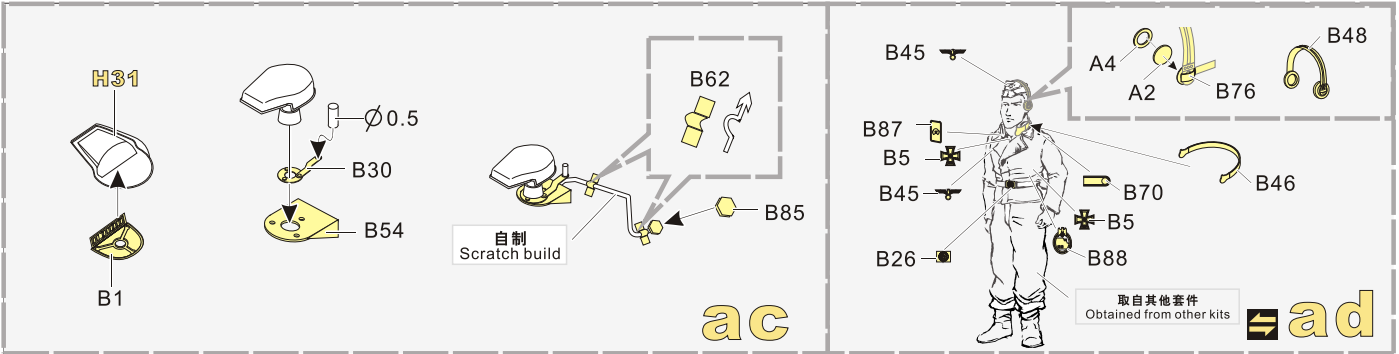

**VOYAGER
MODEL**

更多PE351271样品照片参考请扫一扫
MORE PICTUER OF PE 351271
REFERENCE SCAN HERE

1/35 MILITARY MINIATURE VEHICLE UPGRADE SERIES PE351271

1/35 MILITARY MINIATURE VEHICLE UPGRADE SERIES PE351271

1/35 MILITARY MINIATURE VEHICLE UPGRADE SERIES PE351271