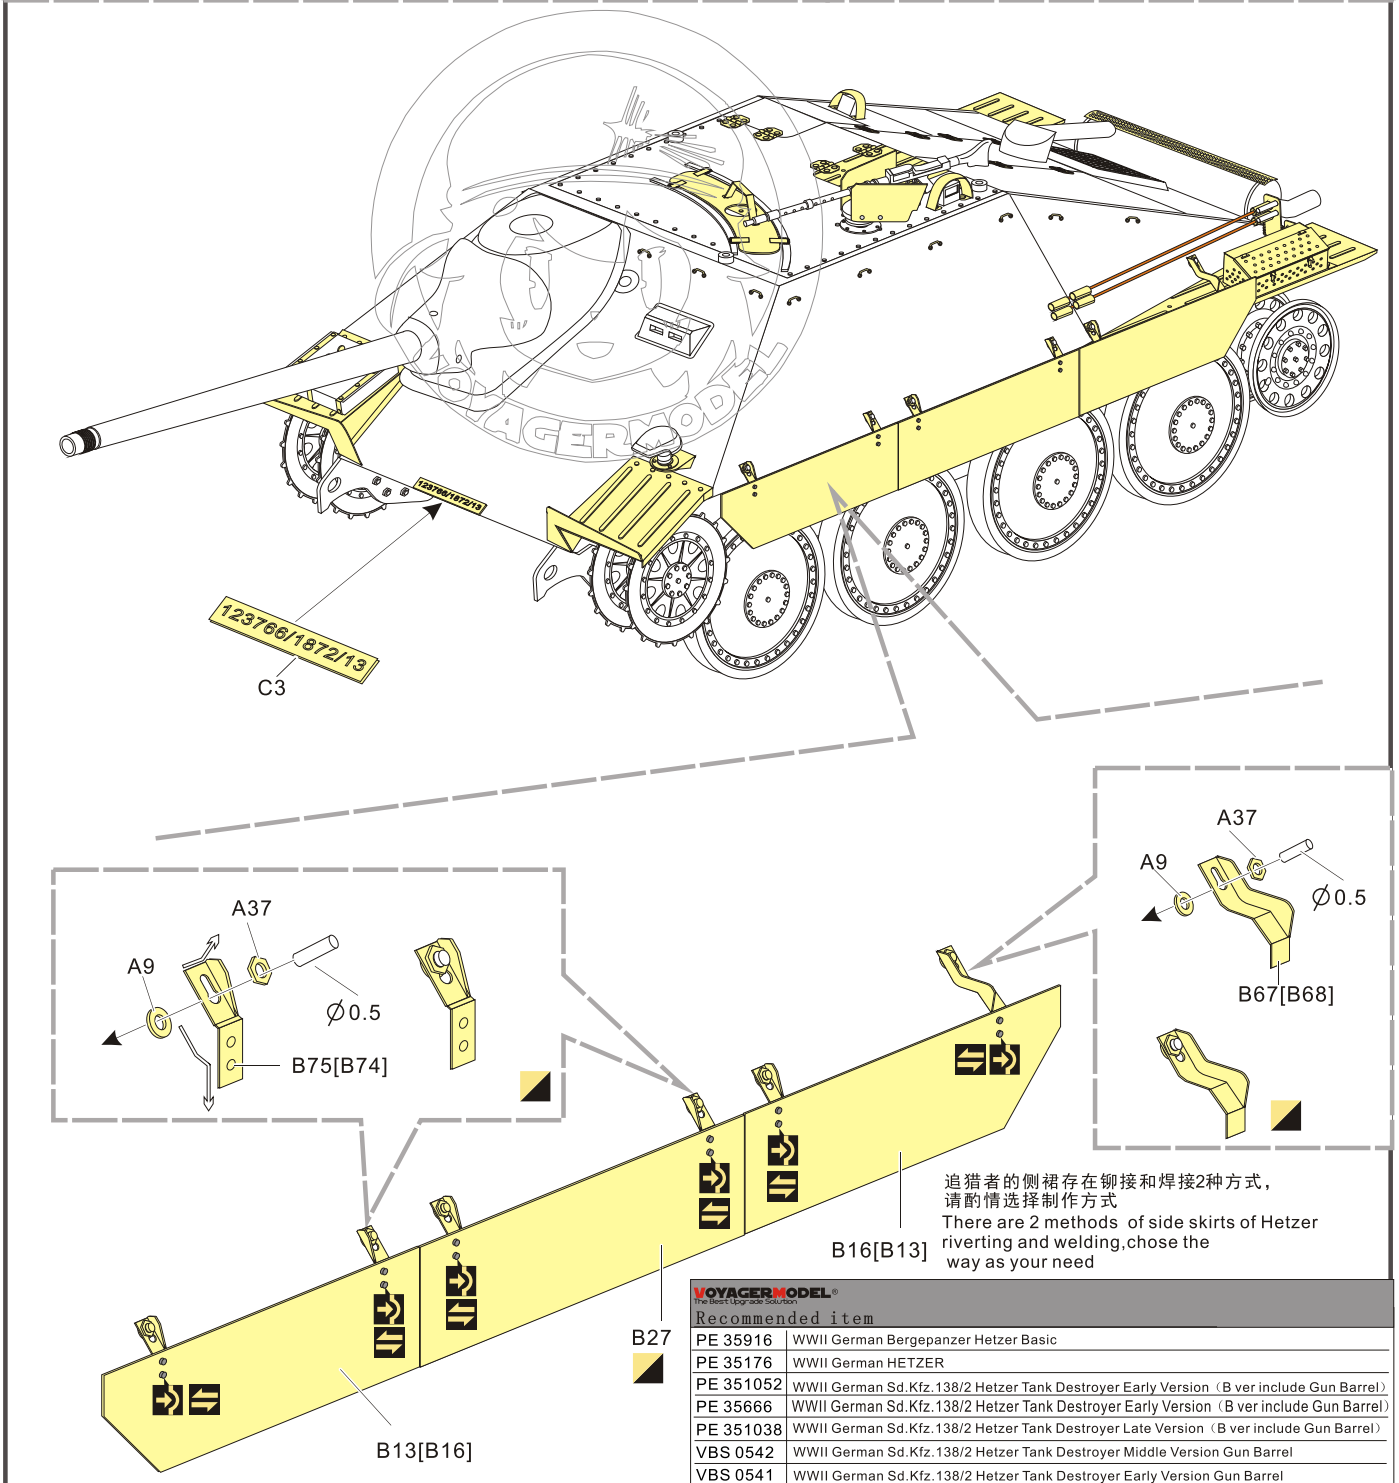

1/35 MILITARY MINIATURE VEHICLE UPGRADE SERIES PE351271

VOYAGERMODEL®
The Best Upgrade Solution

Recommended item

PE 35916	WWII German Bergepanzer Hetzer Basic
PE 35176	WWII German HETZER
PE 351052	WWII German Sd.Kfz.138/2 Hetzer Tank Destroyer Early Version (B ver include Gun Barrel)
PE 35666	WWII German Sd.Kfz.138/2 Hetzer Tank Destroyer Early Version (B ver include Gun Barrel)
PE 351038	WWII German Sd.Kfz.138/2 Hetzer Tank Destroyer Late Version (B ver include Gun Barrel)
VBS 0542	WWII German Sd.Kfz.138/2 Hetzer Tank Destroyer Middle Version Gun Barrel
VBS 0541	WWII German Sd.Kfz.138/2 Hetzer Tank Destroyer Early Version Gun Barrel