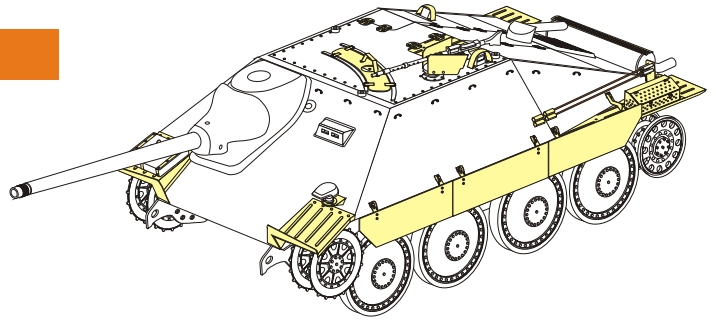

1/35 MILITARY MINIATURE VEHICLE UPGRADE SERIES PE351271

WWII German Sd.Kfz. 138/2 Hetzer Tank Destroyer Early Version

二战德军追猎者坦克歼击车早期型改造件

[For TAKOM]

推荐使用工具 RECOMMENDED TOOLS

- 安装
install
- 折叠
bend
- A1**

改造件零件编号
PE/resin part number
- B12**

原零件编号
kit part number
- C22**

被替换的原零件编号
replaced kit part number
- 另一侧相同制作
repeat on opposite side
- 切除
remove
- 打磨
grind off
- 弧度卷曲
radial bending
- x2**

制作若干组
multiple assembly
- 选择安装
alternative
- 钻孔
drill
- 用胶棒制作
make from plastic rod

用尖端在凹槽处冲压
use penpoint to press on the dent

蚀刻片零件内侧面向上
Put the part upside down
 用笔尖在凹槽处刮
Use penpoint to press on the dent

1/35 MILITARY MINIATURE VEHICLE UPGRADE SERIES PE351271

b Assemble parts B41, B42, B43, B44, B45.