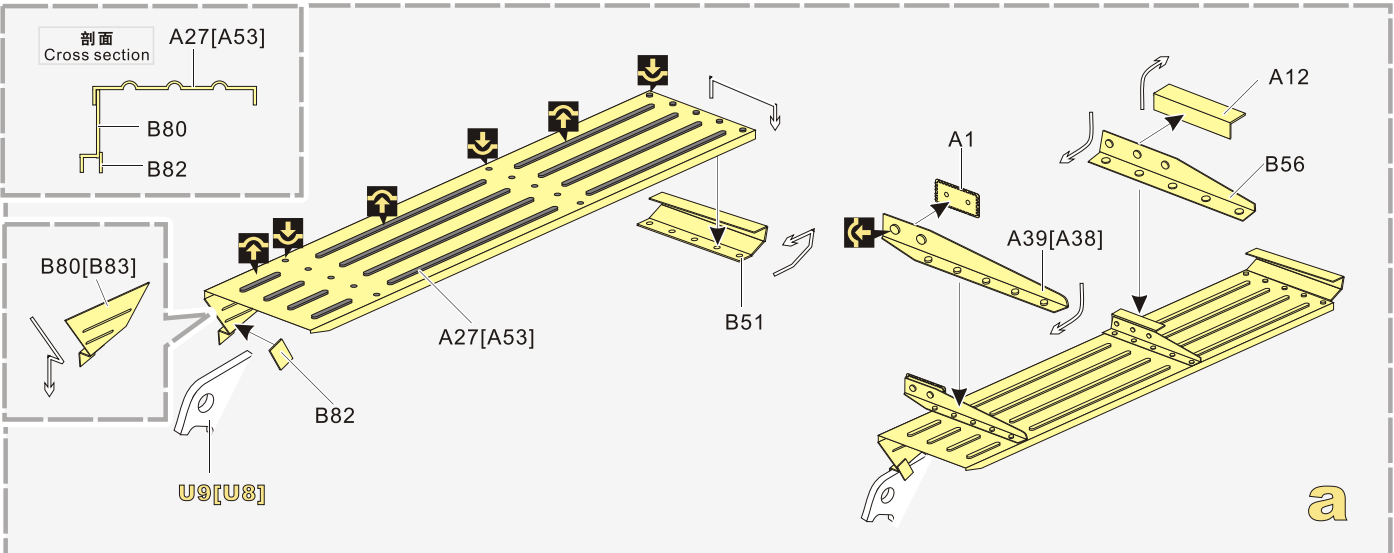

1/35 MILITARY MINIATURE VEHICLE UPGRADE SERIES PE351271

WWII German Sd.Kfz. 138/2 Hetzer Tank Destroyer Early Version

二战德军追猎者坦克歼击车早期型改造件

[For TAKOM]

推荐使用工具 RECOMMENDED TOOLS

- 安装
install
- 折叠
bend
- A1**

改造件零件编号
PE/resin part number
- B12**

原零件编号
kit part number
- C22**

被替换的原零件编号
replaced kit part number
- 另一侧相同制作
repeat on opposite side
- 切除
remove
- 打磨
grind off
- 弧度卷曲
radial bending
- x2**

制作若干组
multiple assembly
- 选择安装
alternative
- 钻孔
drill
- 用胶棒制作
make from plastic rod

用尖端在凹槽处冲压
use penpoint to press on the dent

蚀刻片零件内侧面向上
Put the part upside down
 用笔尖在凹槽处刮
Use penpoint to press on the dent

1/35 MILITARY MINIATURE VEHICLE UPGRADE SERIES PE351271

b Assemble parts B41, B42, B43, B44, B45.

c Assemble parts B84, B45.

d Assemble parts A51, A52 with a pin of diameter $\varnothing 0.3$. Quantity: **x19**.

e Assemble parts C6, B29. Note: 取自其他套件 (Obtained from other kits).

f Assemble part B69. Quantity: **x24**. Instruction: Push.