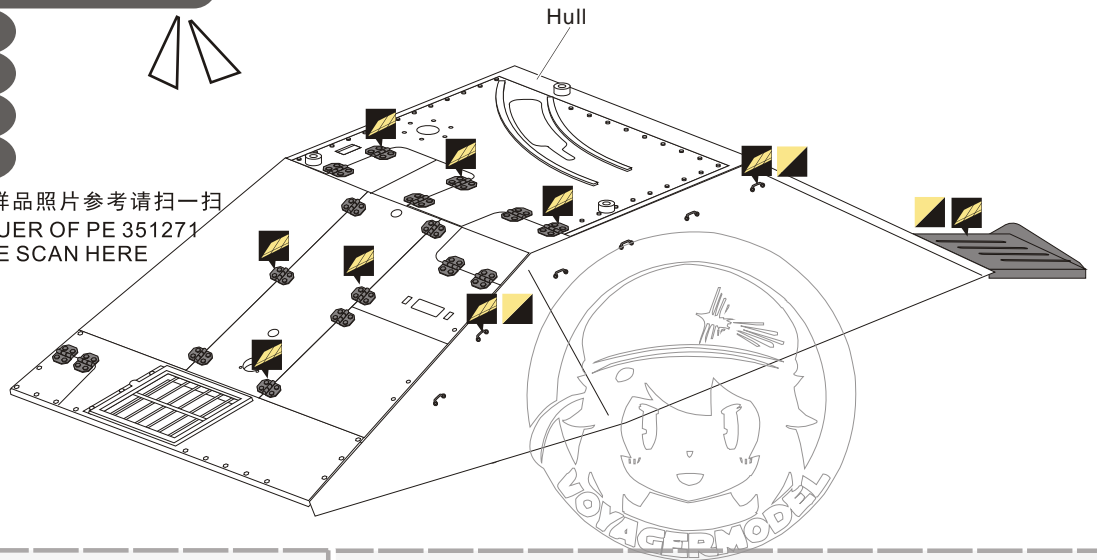

1/35 MILITARY MINIATURE VEHICLE UPGRADE SERIES PE351271

[Http://www.voyagermodel.com/productdetails.asp?itemid=PE351271](http://www.voyagermodel.com/productdetails.asp?itemid=PE351271)

**VOYAGER
MODEL**

更多PE351271样品照片参考请扫一扫
MORE PICTUER OF PE 351271
REFERENCE SCAN HERE