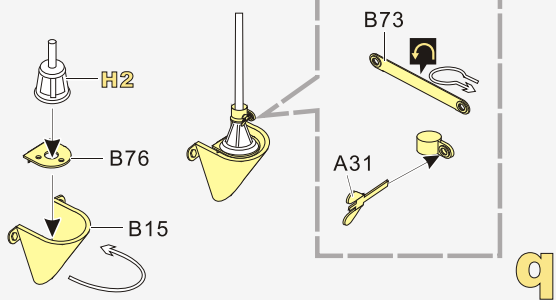

1/35 MILITARY MINIATURE VEHICLE UPGRADE SERIES PE351271

[Http://www.voyagermodel.com/productdetails.asp?itemid=PE351271](http://www.voyagermodel.com/productdetails.asp?itemid=PE351271)

**VOYAGER
MODEL**

更多PE351271样品照片参考请扫一扫
MORE PICTUER OF PE 351271
REFERENCE SCAN HERE