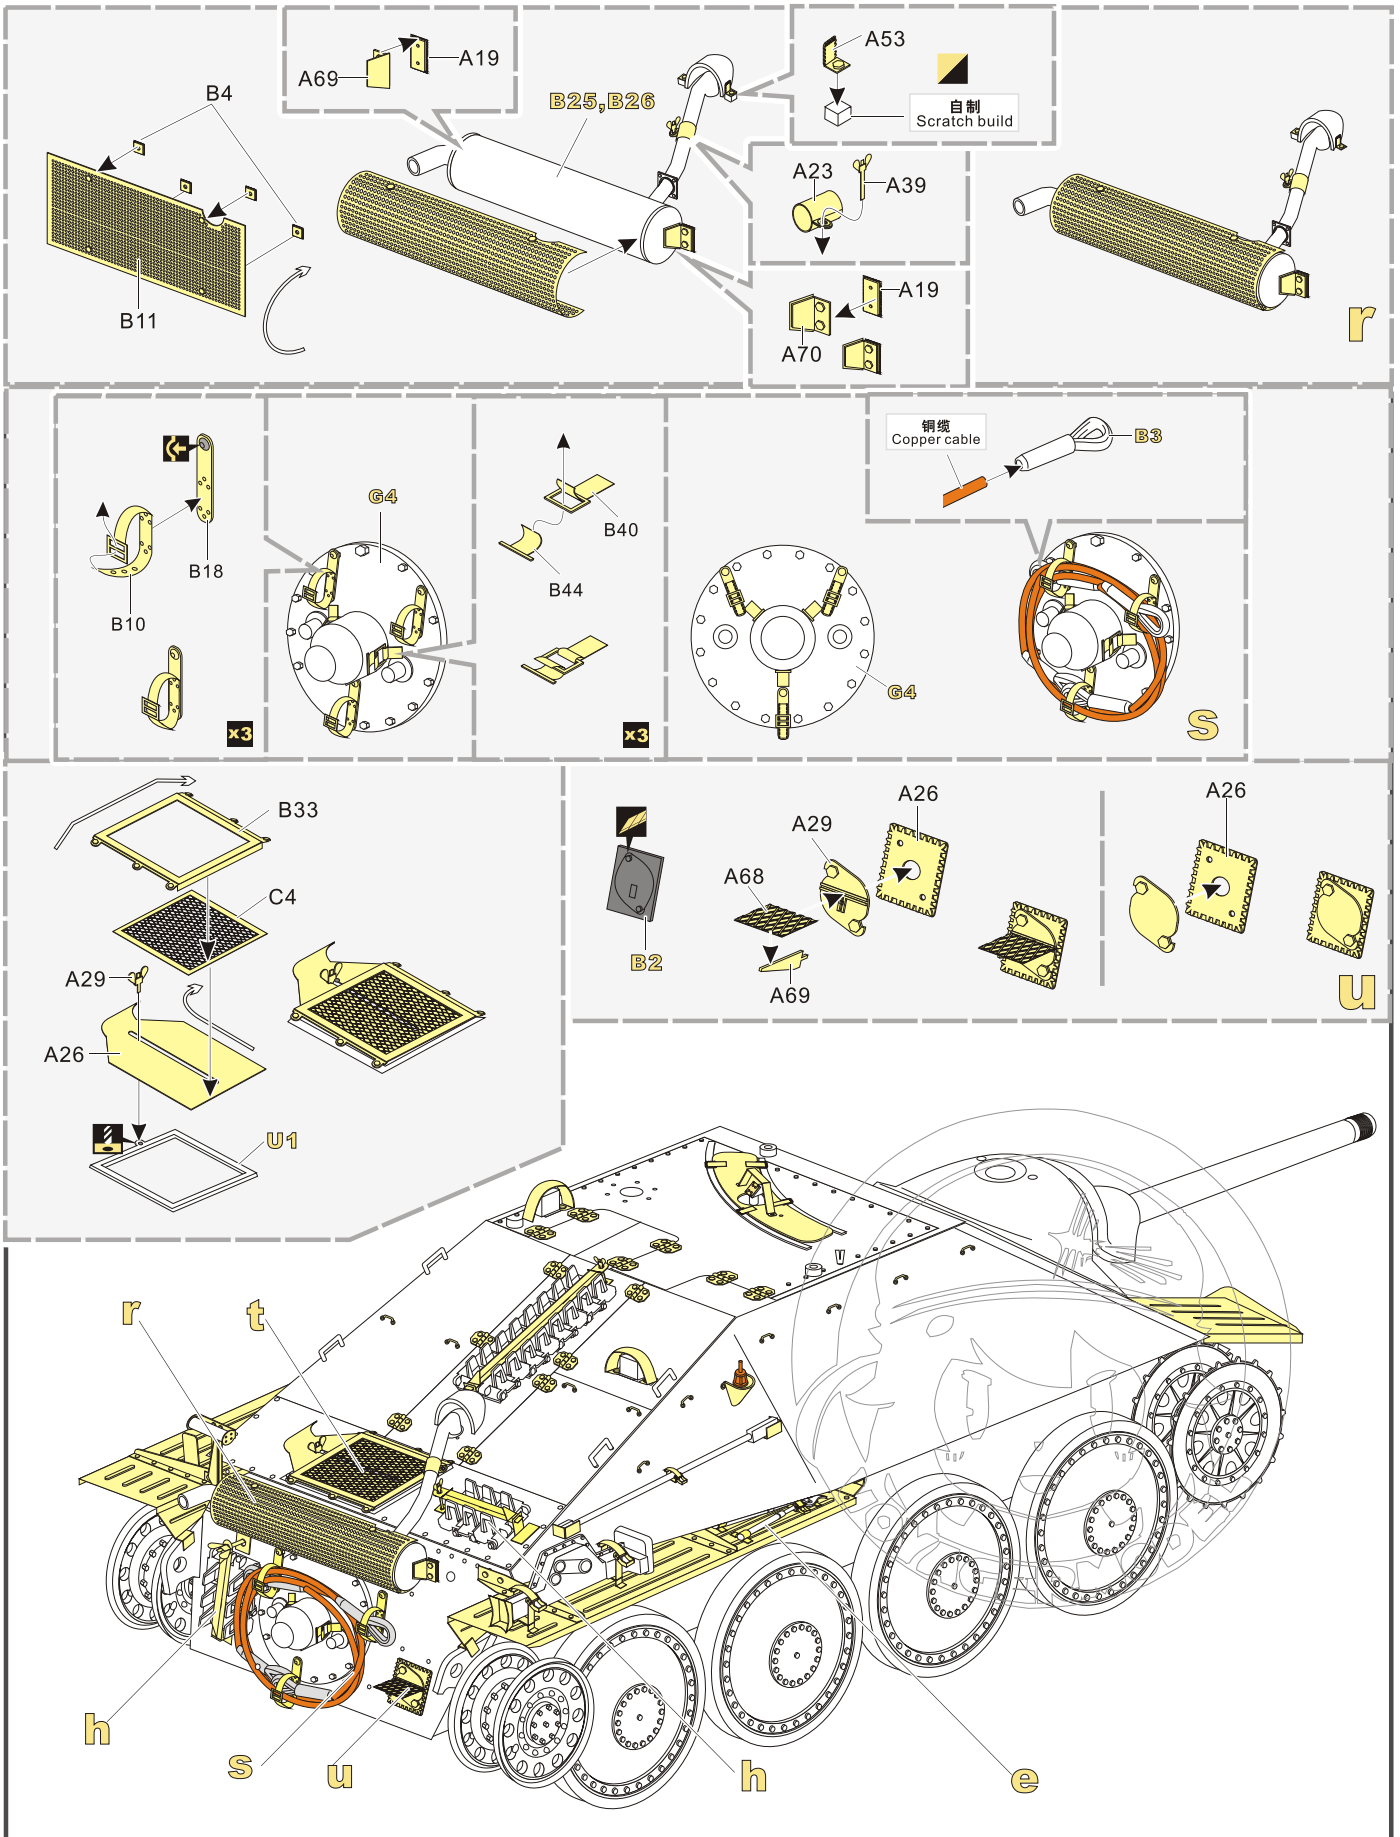

1/35 MILITARY MINIATURE VEHICLE UPGRADE SERIES PE351271