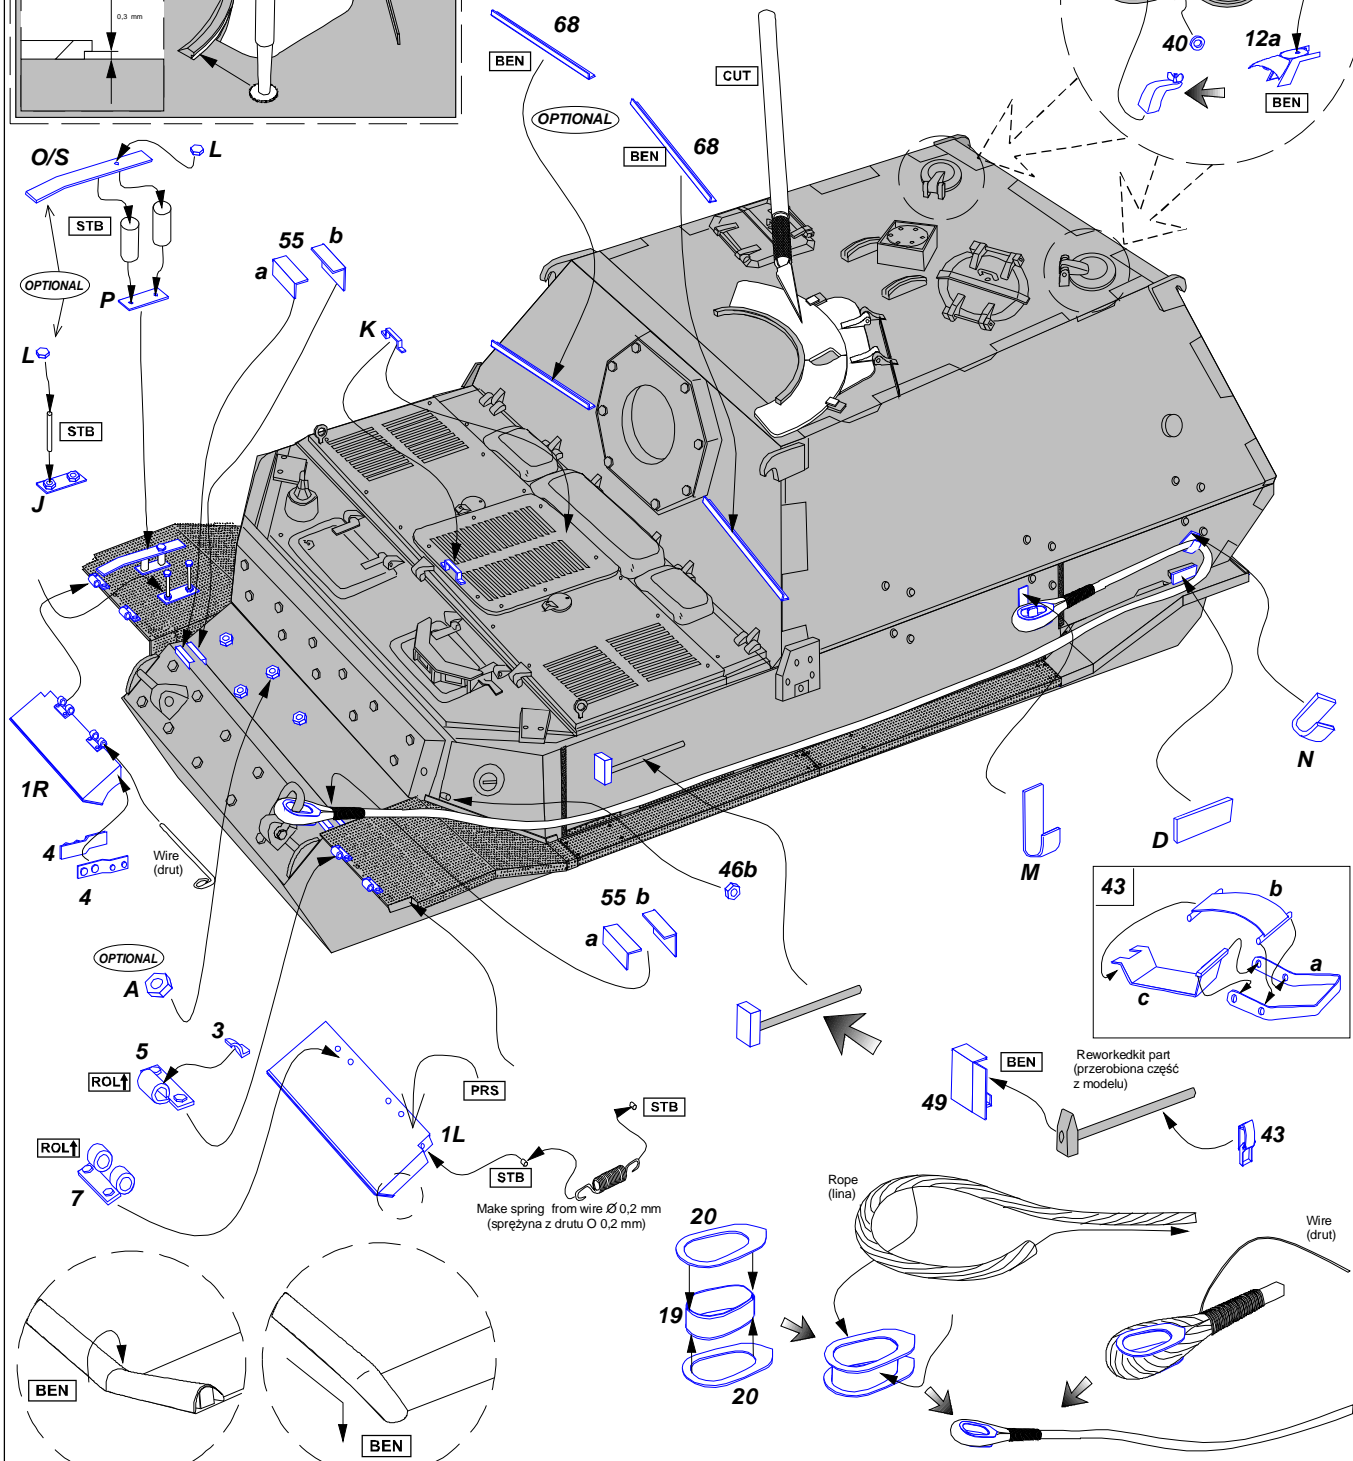

# Sd.Kfz. 184 "Ferdinand"

1/35 scale update for Dragon model

**ABER**

**35 122**

Made in Poland © 2002

Metal parts

**BIBLIOGRAPHY:**

- ACHTUNG PANZER No.6 - Panzerkampfwagen Tiger** - by Mitsuru Bitoh (Dai Nippon Kaiga Co., Ltd. 1999)
- GROUND POWER No 080(1/01)**
- Schwere Jagdpanzer (Band 15)** - Walter J. Spilberger, Hilary L. Doyle, Thomas L. Jentz (Motorbuch Verlag Stuttgart)

Reworked kit part (przerobiona część z modelu)

Make spring from wire Ø 0.2 mm (sprężyna z drutu Ø 0.2 mm)

Rope (lina)

Wire (drut)