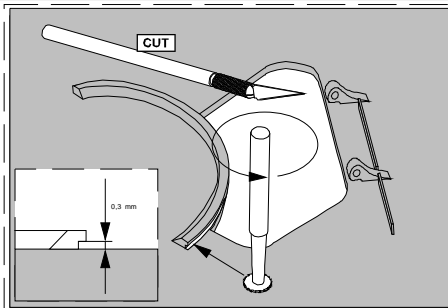

# Sd.Kfz. 184 "Ferdinand"

1/35 scale update for Dragon model

**ABER**

**35 122**

Made in Poland © 2002

Metal parts

**BIBLIOGRAPHY:**

- ACHTUNG PANZER No.6 - Panzerkampfwagen Tiger** - by Mitsuru Bitoh (Dai Nippon Kaiga Co., Ltd. 1999)
- GROUND POWER No 080(1/01)**
- Schwere Jagdpanzer (Band 15)** - Walter J. Spilberger, Hilary L. Doyle, Thomas L. Jentz (Motorbuch Verlag Stuttgart)

Reworked kit part (przerobiona część z modelu)

Make spring from wire Ø 0.2 mm (sprężyna z drutu Ø 0.2 mm)

Rope (lina)

Wire (drut)