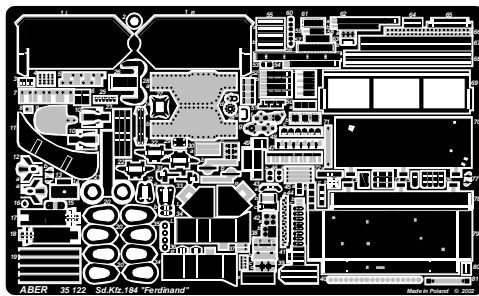

# Sd.Kfz. 184 "Ferdinand"

1/35 scale update for Dragon model

**ABER**

**35 122**

Made in Poland © 2002

Metal parts

**BIBLIOGRAPHY:**

- ACHTUNG PANZER No.6 - Panzerkampfwagen Tiger** - by Mitsuru Bitoh (Dai Nippon Kaiga Co., Ltd. 1999)
- GROUND POWER No 080(1/01)**
- Schwere Jagdpanzer (Band 15)** - Walter J. Spilberger, Hilary L. Doyle, Thomas L. Jentz (Motorbuch Verlag Stuttgart)

Reworked kit part (przerobiona część z modelu)

Make spring from wire Ø 0.2 mm (sprężyna z drutu Ø 0.2 mm)

Rope (lina)

Wire (drut)