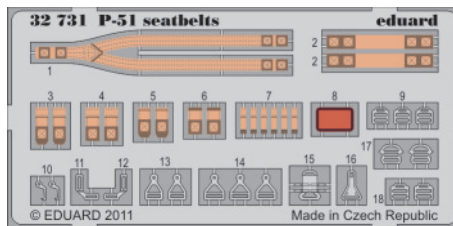

film

ORIGINAL KIT PARTS
PŮVODNÍ DÍLY STAVEBNICE

PHOTO-ETCHED PARTS
LEPTANÉ DÍLY

PARTS TO BE REMOVED
DÍLY K ODSTRANĚNÍ

FILL
TMELIT

*For further detail sets look for **eduard** 32 731 P-51 seatbelts (not included in this set)*

*For further detail sets look for **eduard** 32 302 P-51D exterior (not included in this set)*