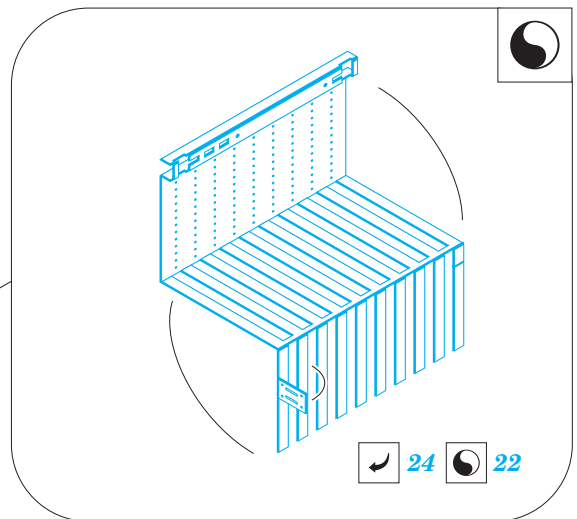

film

ORIGINAL KIT PARTS
PŮVODNÍ DÍLY STAVEBNICE

PHOTO-ETCHED PARTS
LEPTANÉ DÍLY

PARTS TO BE REMOVED
DÍLY K ODSTRANĚNÍ

FILL
TMELIT

*For further detail sets look for **eduard** 32 731 P-51 seatbelts (not included in this set)*

*For further detail sets look for **eduard** 32 302 P-51D exterior (not included in this set)*