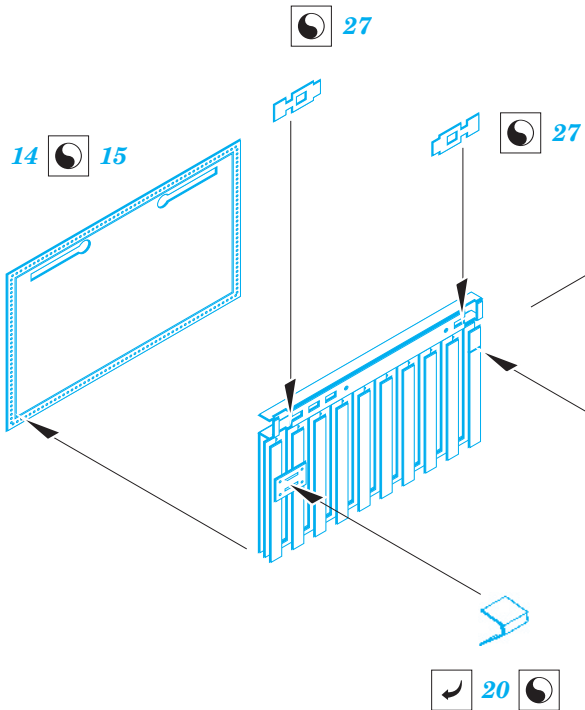

film

ORIGINAL KIT PARTS
PŮVODNÍ DÍLY STAVEBNICE

PHOTO-ETCHED PARTS
LEPTANÉ DÍLY

PARTS TO BE REMOVED
DÍLY K ODSTRANĚNÍ

FILL
TMELIT

*For further detail sets look for **eduard** 32 731 P-51 seatbelts (not included in this set)*

*For further detail sets look for **eduard** 32 302 P-51D exterior (not included in this set)*