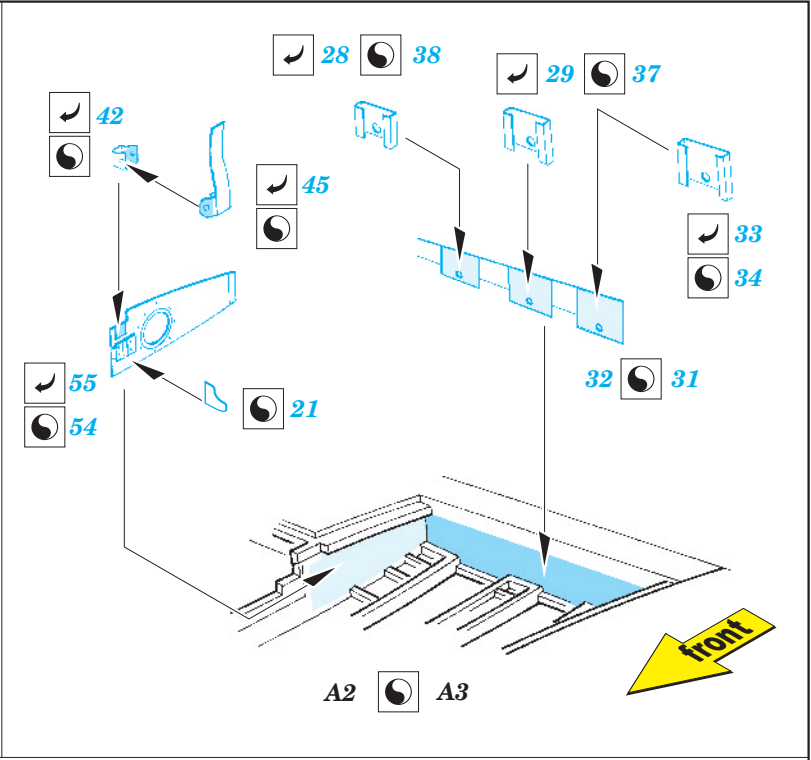

film

ORIGINAL KIT PARTS
PŮVODNÍ DÍLY STAVEBNICE

PHOTO-ETCHED PARTS
LEPTANÉ DÍLY

PARTS TO BE REMOVED
DÍLY K ODSTRANĚNÍ

FILL
TMELIT

*For further detail sets look for **eduard** 32 731 P-51 seatbelts (not included in this set)*

*For further detail sets look for **eduard** 32 302 P-51D exterior (not included in this set)*