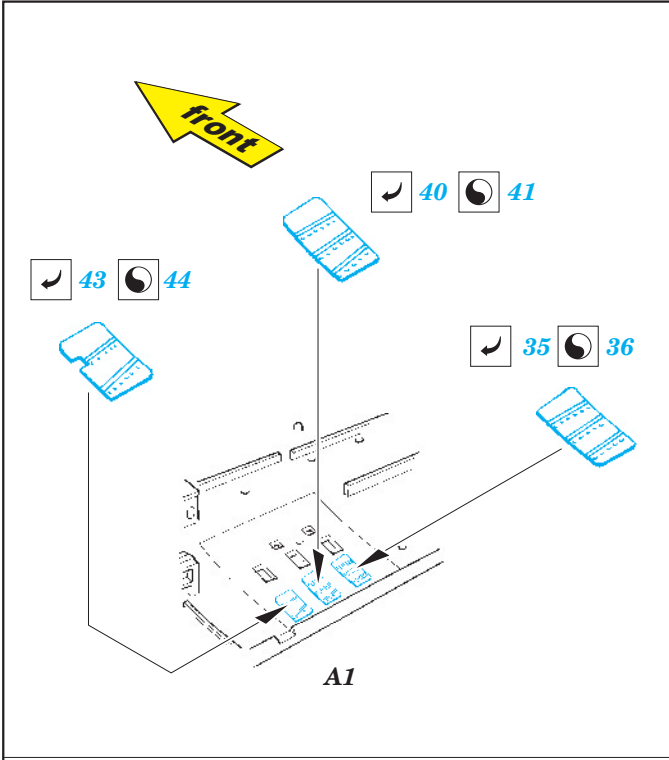

film

ORIGINAL KIT PARTS
PŮVODNÍ DÍLY STAVEBNICE

PHOTO-ETCHED PARTS
LEPTANÉ DÍLY

PARTS TO BE REMOVED
DÍLY K ODSTRANĚNÍ

FILL
TMELIT

*For further detail sets look for **eduard** 32 731 P-51 seatbelts (not included in this set)*

*For further detail sets look for **eduard** 32 302 P-51D exterior (not included in this set)*